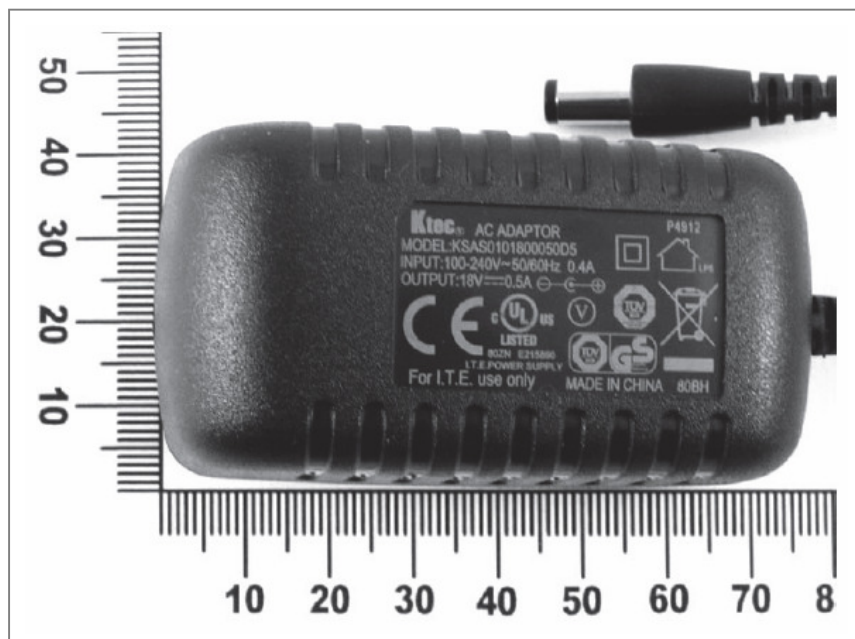

Speed Box DS

* Wall power supply with low voltage cable

** Power supply with low voltage cable and mains lead

Power Supply Models Pro-Ject Box Program

* $\pm 18V/300mA$ DC - Spare part no
EU / UK / US: **ND-024**