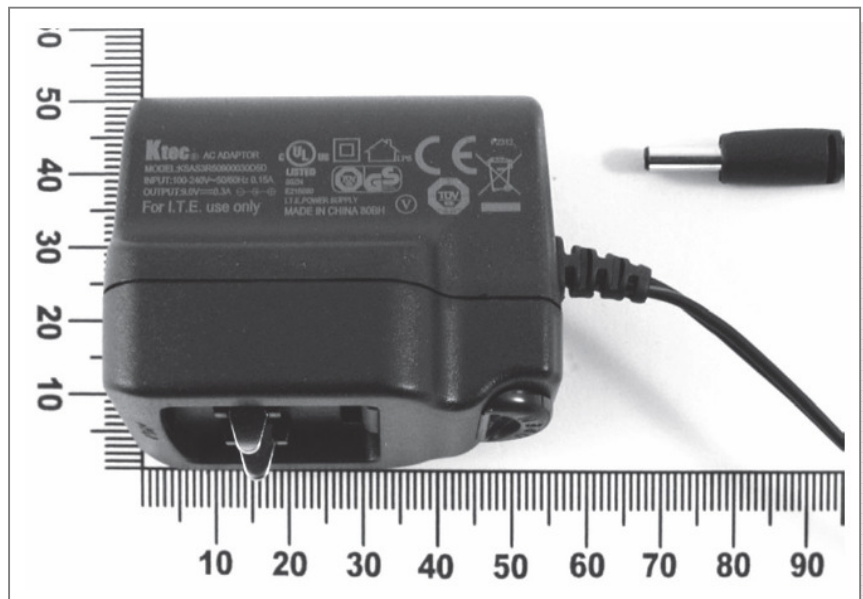

Power Supply Models Pro-Ject Box Program

* **9V/300mA DC - Spare part no**
EU / UK / US: ND-027

Bluetooth Box

Bluetooth Box S

DAC Box S USB

DAC Box S FL

Tuner Box S

9V/2.000mA DC - Spare part no
EU / UK / US: ND-028

CD Box S

Media Box S

Dock Box S Digital

Remote Box S

Stream Box DS

Stream Box DS net

* Wall power supply with low voltage cable

** Power supply with low voltage cable and mains lead