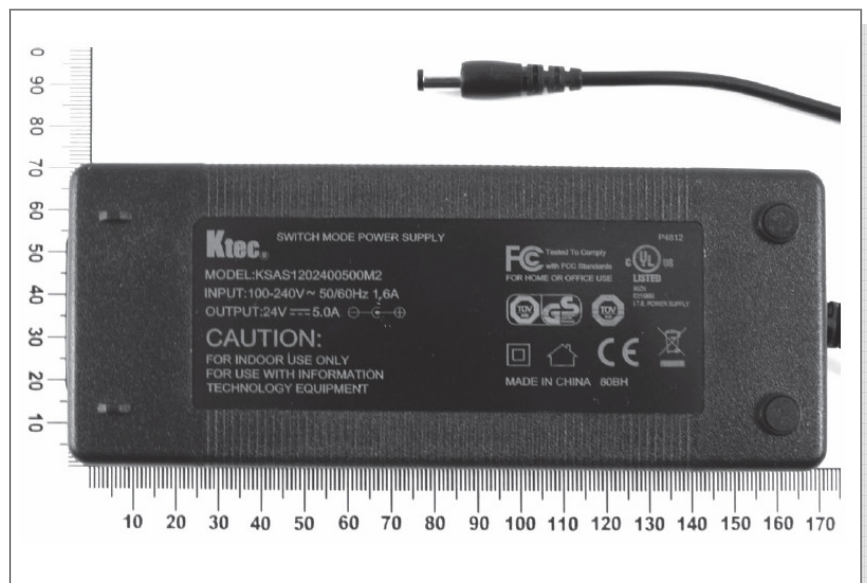

Power Supply Models Pro-Ject Box Program

** 24V/5A DC - Spare part no
INT / UK / US: ND-031

Stereo Box DS

Stream Box DSA

Amp Box S Mono - from S/N C32406

** ±48V/2,5A DC - Spare part no
EU / UK / US: ND-030

Amp Box DS

Amp Box DS Mono

Stereo Box RS

Amp Box RS

Amp Box RS Mono